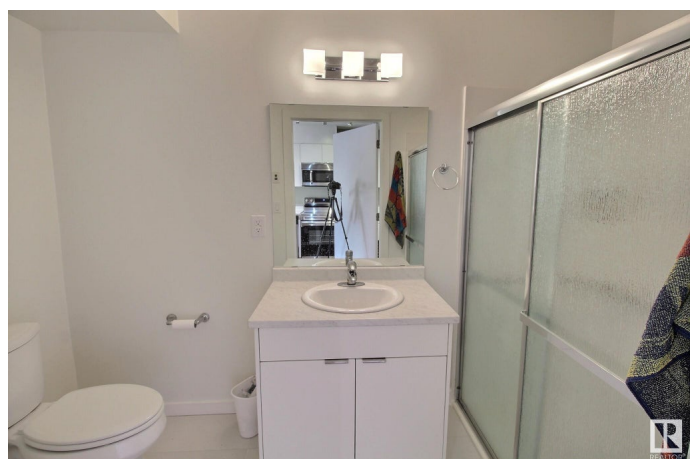

Courtesy Of Deanne E Miketon Of 2% Realty Pro

$104,900 - 103 610 Calahoo Road, Spruce Grove

MLS® #E4448371

$104,900

1 Bedroom, 1.00 Bathroom, 389 sqft

Condo / Townhouse on 0.00 Acres

City Centre, Spruce Grove, AB

Check out this cute studio style apartment, located steps from the Heritage Trail system, and many amenities. It's a great space to have as a rental, or a first home. Maybe you're only in town a couple days a month and don't need much space. A Murphy/wall bed would be perfect in here. This unit also features insuite laundry (with a brand new washer and dryer), and the building has a fitness room. A MUST see!!

Built in 2016

Essential Information

MLS® #	E4448371
Price	$104,900
Bedrooms	1
Bathrooms	1.00
Full Baths	1
Square Footage	389
Acres	0.00
Year Built	2016
Type	Condo / Townhouse
Sub-Type	Lowrise Apartment
Style	Single Level Apartment
Status	Active

Community Information

Address 103 610 Calahoo Road